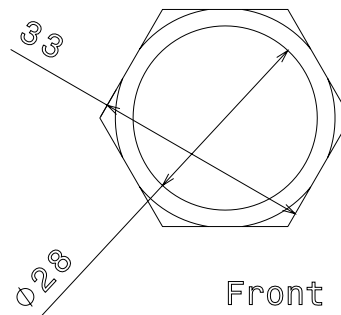

**PRODUCT CODE: MBBL3**  
MALE BRASS BUSH: LONG

**DESCRIPTION**

32mm Male Brass Bush: Long

**FINISH**

Self Colour

**MATERIAL**

Brass

**PACKAGING**

Packed in qty 50

**ADDITIONAL NOTES**

Conforms to BS EN61386-1

Isometric view

Side view

Front view  
Scale: 1:1