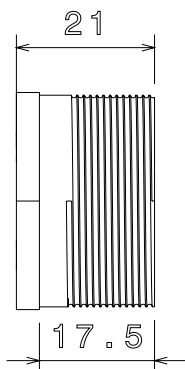

**PRODUCT CODE: MBBL3**  
MALE BRASS BUSH: LONG

**DESCRIPTION**

32mm Male Brass Bush: Long

**FINISH**

Self Colour

**MATERIAL**

Brass

**PACKAGING**

Packed in qty 50

**ADDITIONAL NOTES**

Conforms to BS EN61386-1

Isometric view

Side view

Front view  
Scale: 1:1